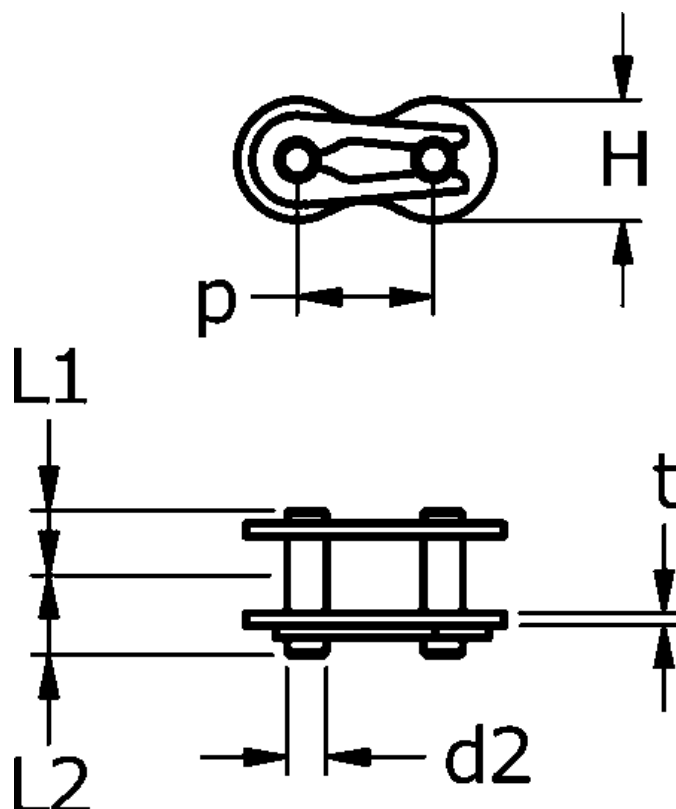

Article number: 61370235100002

Description: Tsubaki 06 B-1 Simplex connecting link with spring clip CL Neptune.

Note: 06 B-1

Measures

d2 = 3.27
H = 8.2
L1 = 6.1
L2 = 7.7
P = 9.525
t = 1